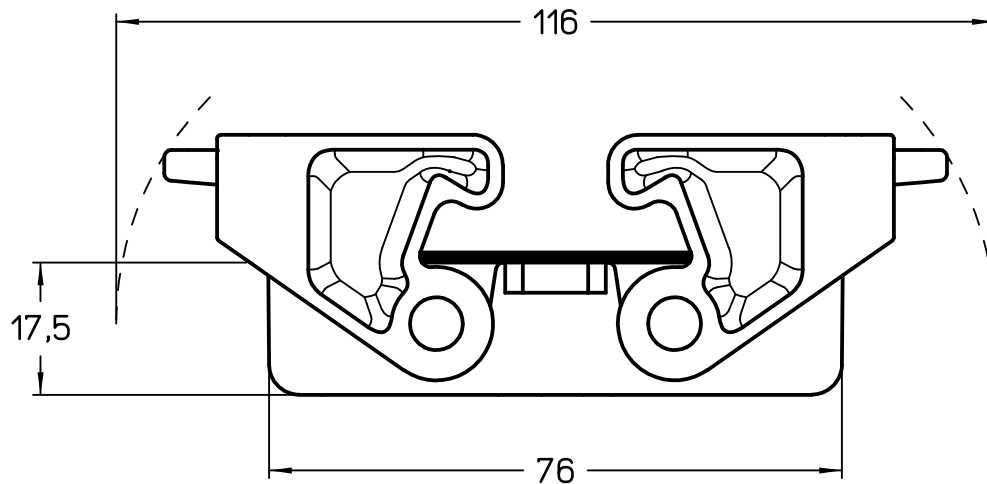

1

2

3

Dimensions in mm

Simplified representation with dimensions without tolerance

Original Size A4

Date 06/11/23

Sign. G. Renna

TCHC 10 G
Insulating cover, size "57.27", with 2 levers, with loop - T-Type

Scale
1:1

1

2

3