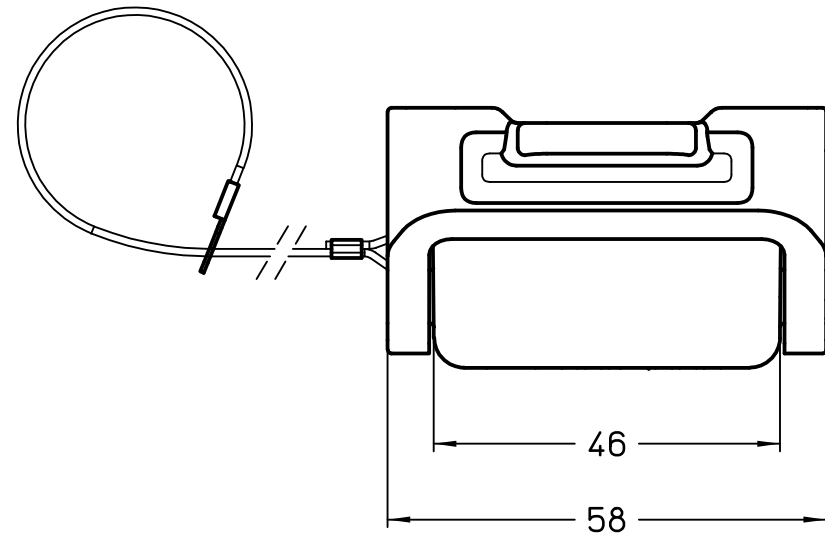

1

2

3

Dimensions in mm

Simplified representation with dimensions without tolerance

Original Size A4

Date 06/11/23

Sign. G. Renna

TCHC 10 G
Insulating cover, size "57.27", with 2 levers, with loop - T-Type

Scale
1:1

1

2

3